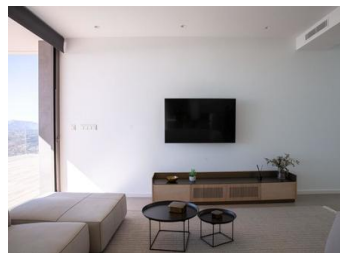

4 BEDROOM VILLA FOR SALE IN BENITACHELL - £2,471,805*

Bedrooms: 4

Build: 234m²

Pool: Yes

Bathrooms: 6

Plot: 1168m²

Ref: 700672

Property Description

LUXURY VILLA IN CUMBRE DEL SOL

Iconic villa in Benitachell. Its design from the 21st century blends in with the exclusive surroundings of Residential Resort Cumbre del Sol perfectly. It is built on a 1168m² plot of land, where, as the villa faces the southwest you can see and enjoy amazing sunsets.

Everything about this villa shouts out quality and style, with an intelligent design that offers a practical distribution of the villa that optimises, even more, its exceptional views of the Mediterranean.

A home with many spaces to enjoy lounging around and family life in front of the sea. T...