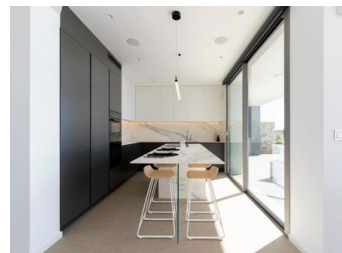

4 BEDROOM VILLA FOR SALE IN BENITACHELL - £2,471,805*

Bedrooms: 4

Build: 234m²

Pool: Yes

Bathrooms: 6

Plot: 1168m²

Ref: 700672

Property Description

LUXURY VILLA IN CUMBRE DEL SOL

Iconic villa in Benitachell. Its design from the 21st century blends in with the exclusive surroundings of Residential Resort Cumbre del Sol perfectly. It is built on a 1168m² plot of land, where, as the villa faces the southwest you can see and enjoy amazing sunsets.

Everything about this villa shouts out quality and style, with an intelligent design that offers a practical distribution of the villa that optimises, even more, its exceptional views of the Mediterranean.

A home with many spaces to enjoy lounging around and family life in front of the sea. T...