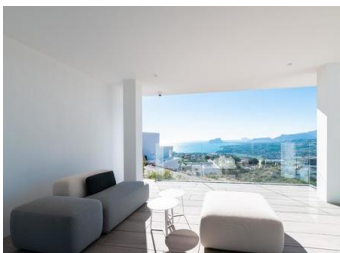

4 BEDROOM VILLA FOR SALE IN BENITACHELL - £2,471,805*

Bedrooms: 4

Build: 234m²

Pool: Yes

Bathrooms: 6

Plot: 1168m²

Ref: 700672

Property Description

LUXURY VILLA IN CUMBRE DEL SOL

Iconic villa in Benitachell. Its design from the 21st century blends in with the exclusive surroundings of Residential Resort Cumbre del Sol perfectly. It is built on a 1168m² plot of land, where, as the villa faces the southwest you can see and enjoy amazing sunsets.

Everything about this villa shouts out quality and style, with an intelligent design that offers a practical distribution of the villa that optimises, even more, its exceptional views of the Mediterranean.

A home with many spaces to enjoy lounging around and family life in front of the sea. T...