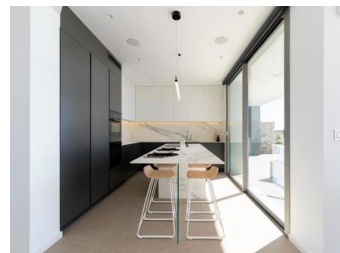

4 BEDROOM VILLA FOR SALE IN BENITACHELL - £2,498,060*

Bedrooms: 4

Build: 234m²

Pool: Yes

Bathrooms: 6

Plot: 1168m²

Ref: 700629

Property Description

NEW BUILD LUXURY VILLA IN CUMBRE DEL SOL

New Build iconic villa in Benitachell. Its design from the 21st century blends in with the exclusive surroundings of Residential Resort Cumbre del Sol perfectly. It is built on a 1168m² plot of land, where, as the villa faces the southwest you can see and enjoy amazing sunsets.

Everything about this villa shouts out quality and style, with an intelligent design that offers a practical distribution of the villa that optimises, even more, its exceptional views of the Mediterranean...