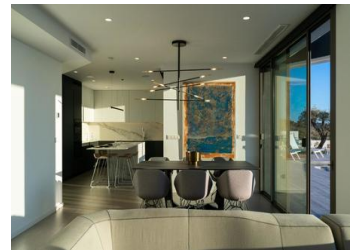

4 BEDROOM VILLA FOR SALE IN BENITACHELL - £2,498,060*

Bedrooms: 4

Build: 234m²

Pool: Yes

Bathrooms: 6

Plot: 1168m²

Ref: 700629

Property Description

NEW BUILD LUXURY VILLA IN CUMBRE DEL SOL

New Build iconic villa in Benitachell. Its design from the 21st century blends in with the exclusive surroundings of Residential Resort Cumbre del Sol perfectly. It is built on a 1168m² plot of land, where, as the villa faces the southwest you can see and enjoy amazing sunsets.

Everything about this villa shouts out quality and style, with an intelligent design that offers a practical distribution of the villa that optimises, even more, its exceptional views of the Mediterranean...