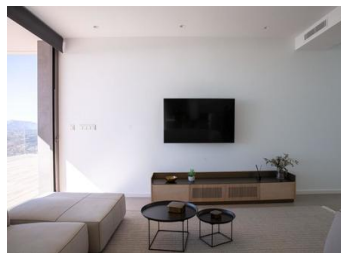

4 BEDROOM VILLA FOR SALE IN BENITACHELL - £2,498,060*

Bedrooms: 4

Build: 234m²

Pool: Yes

Bathrooms: 6

Plot: 1168m²

Ref: 700629

Property Description

NEW BUILD LUXURY VILLA IN CUMBRE DEL SOL

New Build iconic villa in Benitachell. Its design from the 21st century blends in with the exclusive surroundings of Residential Resort Cumbre del Sol perfectly. It is built on a 1168m² plot of land, where, as the villa faces the southwest you can see and enjoy amazing sunsets.

Everything about this villa shouts out quality and style, with an intelligent design that offers a practical distribution of the villa that optimises, even more, its exceptional views of the Mediterranean...