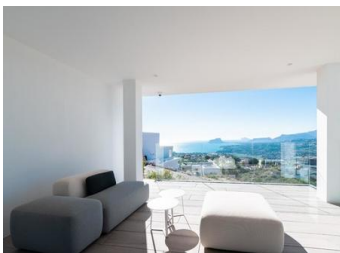

4 BEDROOM VILLA FOR SALE IN BENITACHELL - £2,498,060*

Bedrooms: 4

Build: 234m²

Pool: Yes

Bathrooms: 6

Plot: 1168m²

Ref: 700629

Property Description

NEW BUILD LUXURY VILLA IN CUMBRE DEL SOL

New Build iconic villa in Benitachell. Its design from the 21st century blends in with the exclusive surroundings of Residential Resort Cumbre del Sol perfectly. It is built on a 1168m² plot of land, where, as the villa faces the southwest you can see and enjoy amazing sunsets.

Everything about this villa shouts out quality and style, with an intelligent design that offers a practical distribution of the villa that optimises, even more, its exceptional views of the Mediterranean...