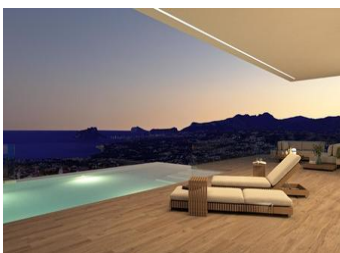

3 BEDROOM VILLA FOR SALE IN BENITACHELL - £2,068,934*

Bedrooms: 3

Build: 239m²

Pool: Yes

Bathrooms: 4

Plot: 932m²

Ref: 697715

Property Description

NEW BUILD LUXURY VILLA IN CUMBRE DEL SOL

New Build luxury villa with spectacular sea views is ideal to live in with the family or to enjoy with friends. It is located at the top of Puig de la Llorençà, in the Residential Cumbre del Sol dominating over the residential area and with an unbeatable sea view. A unique and exclusive place in the North Costa Blanca region.

Its modern architecture, based on straight lines, combined with the Mediterranean style blends perfectly with its surroundings...