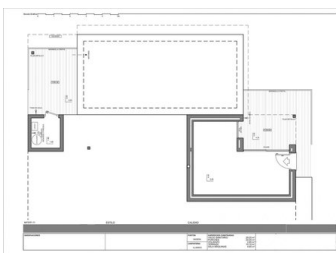

3 BEDROOM VILLA FOR SALE IN BENITACHELL - £1,849,068*

Bedrooms: 3

Build: 188m²

Pool: Yes

Bathrooms: 5

Plot: 847m²

Ref: 697711

Property Description

NEW BUILD LUXURY VILLA IN CUMBRE DEL SOL

To relax and get away from it all, surrounded by incredible sea views; it is possible in this exclusive villa located in the Residential Resort Cumbre del Sol.

New Build Luxury villa is distributed over several floors, in open and comfortable spaces, where the interior/exterior limits are crossed and blurred. A project with light colors, wood and lots of natural light from outside.

Access to the house is via the upper floor, with a large hall that houses the stairwell and delimits the two module...