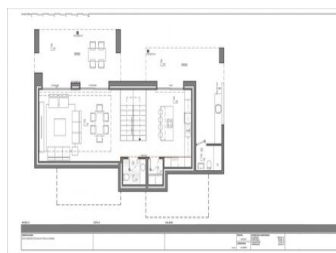

3 BEDROOM VILLA FOR SALE IN BENITACHELL - £1,849,068*

Bedrooms: 3

Build: 188m²

Pool: Yes

Bathrooms: 5

Plot: 847m²

Ref: 697711

Property Description

NEW BUILD LUXURY VILLA IN CUMBRE DEL SOL

To relax and get away from it all, surrounded by incredible sea views; it is possible in this exclusive villa located in the Residential Resort Cumbre del Sol.

New Build Luxury villa is distributed over several floors, in open and comfortable spaces, where the interior/exterior limits are crossed and blurred. A project with light colors, wood and lots of natural light from outside.

Access to the house is via the upper floor, with a large hall that houses the stairwell and delimits the two module...