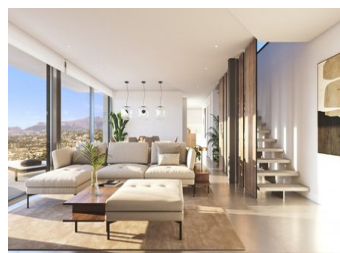

3 BEDROOM VILLA FOR SALE IN BENITACHELL - £1,451,508*

Bedrooms: 3

Build: 425m²

Pool: Yes

Bathrooms: 3

Plot: 805m²

Ref: 697701

Property Description

NEW BUILD LUXURY VILLA IN CUMBRE DEL SOL

New Build villa located on a plot situated in exclusive area of Residential Resort Cumbre del Sol, on an elevated plot that allows the property to enjoy a view of both the sea and the inland Costa Blanca North.

The luxury villa with garden and private swimming pool is distributed over three floors, the access located on the top floor, where we have the parking and the lift that connects the entire house...