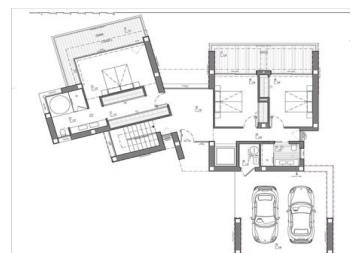

3 BEDROOM VILLA FOR SALE IN BENITACHELL - £2,039,450*

Bedrooms: 3

Build: 222m²

Pool: Yes

Bathrooms: 4

Plot: 1149m²

Ref: 697699

Property Description

NEW BUILD LUXURY VILLA IN CUMBRE DEL SOL

In the heart of the Residential Cumbre del Sol, you can find this luxury villa with its private pool.

New Build modern villa design combines in an elegant and functional way, modern and Mediterranean architecture. On the façade, characterized by large geometrical shapes based on diagonal lines, the colour white dominates and the use of natural stone allows it to blend in with its environment...