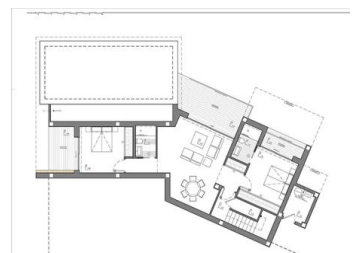

3 BEDROOM VILLA FOR SALE IN BENITACHELL - £1,871,686*

Bedrooms: 3

Build: 266m²

Pool: Yes

Bathrooms: 4

Plot: 1000m²

Ref: 697698

Property Description

NEW BUILD LUXURY VILLA IN CUMBRE DEL SOL

Cumbre del Sol is a place where you can enjoy both nature as well as the sun and sea. This luxury villa offers peace and comfort so the owner can relax peacefully with an incredible sea view. Could this be your future home?

New Build villa design combines in a stylish and functional way a truly modern architecture. On its façade, characterized by large geometric figures created based on straight lines and the shape of cubes, the colour white dominates, giving the villa an elegant design as well as min...