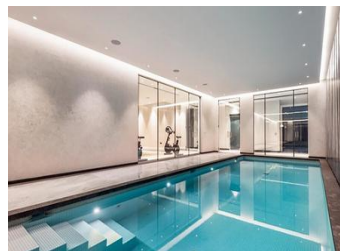

3 BEDROOM PENTHOUSE FOR SALE IN RELLEU - £179,431*

Bedrooms: 3

Build: 128m²

Pool: Yes

Bathrooms: 2

Plot: 0m²

Ref: 695056

Property Description

NEW BUILD RESIDENTIAL IN RELLEU

New Build residential in Relleu is the ideal place for those who want to have a quality home in a very beautiful place and with all services next door.

The building has 7 floors with 2 stairs and its 2 elevators. In the basement there are 69 parking spaces and 42 storage rooms. On the ground floor is the heated indoor pool, a large room for the use of all owners and two commercial premises, on the roof is the outdoor pool with its terraces.

Enjoy cooking in a modern kitchen and also the living rooms with stunning views, and relax on the spacious terrace