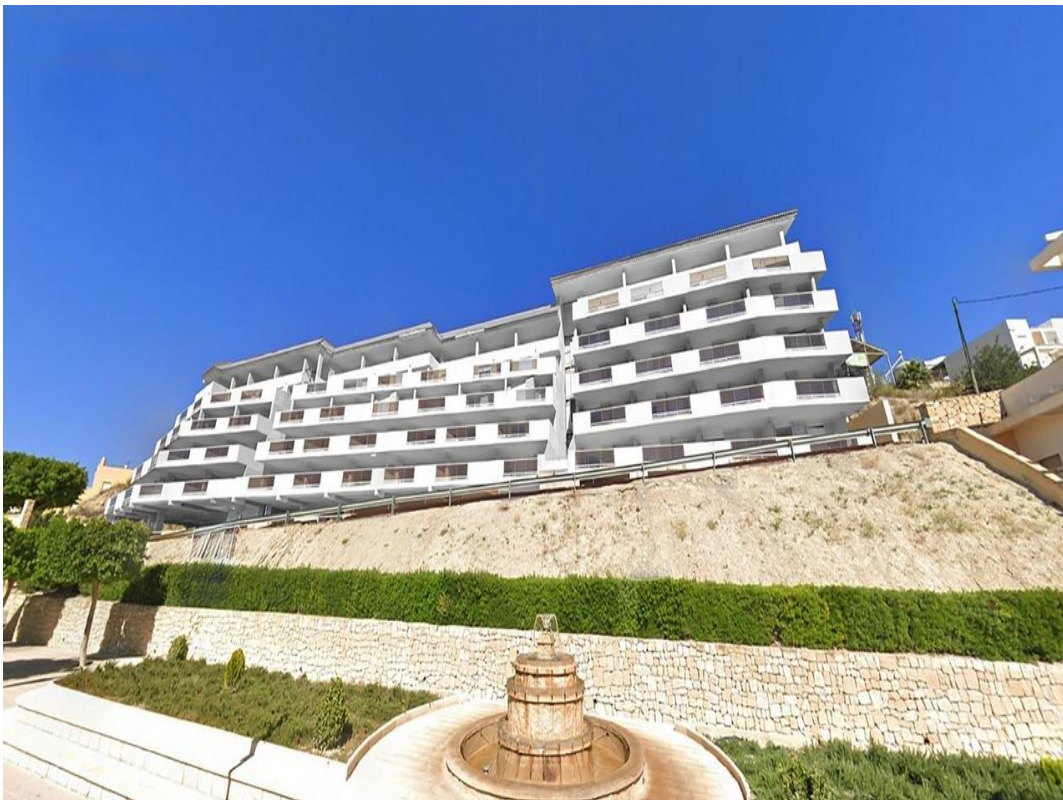

3 BEDROOM PENTHOUSE FOR SALE IN RELLEU - £179,431*

Bedrooms: 3

Build: 128m²

Pool: Yes

Bathrooms: 2

Plot: 0m²

Ref: 695056

Property Description

NEW BUILD RESIDENTIAL IN RELLEU

New Build residential in Relleu is the ideal place for those who want to have a quality home in a very beautiful place and with all services next door.

The building has 7 floors with 2 stairs and its 2 elevators. In the basement there are 69 parking spaces and 42 storage rooms. On the ground floor is the heated indoor pool, a large room for the use of all owners and two commercial premises, on the roof is the outdoor pool with its terraces.

Enjoy cooking in a modern kitchen and also the living rooms with stunning views, and relax on the spacious terrace