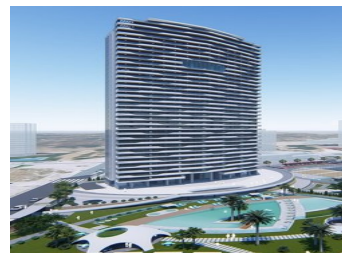

2 BEDROOM APARTMENT FOR SALE IN BENIDORM - £594,042*

 Bedrooms: 2

 Build: 80m²

 Pool: Yes

 Bathrooms: 2

 Plot: 0m²

 Ref: 685348

Property Description

NEW CONSTRUCTION RESIDENTIAL IN PLAYA PONIENTE DE BENIDORM !!!

New residential sea views with 220 homes with 2, 3 and 4 bedrooms in a glass tower with spacious terraces with views.

Equipment :

Appliances: Hood, Oven and touch-control induction hob, Refrigerator, Dishwasher, Washing machine, Pre-installation for dryer and microwave.