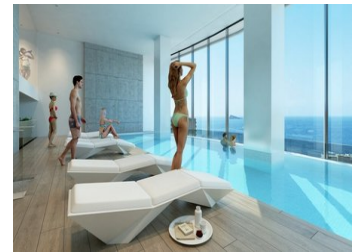

2 BEDROOM APARTMENT FOR SALE IN BENIDORM - £594,042*

Bedrooms: 2

Build: 80m²

Pool: Yes

Bathrooms: 2

Plot: 0m²

Ref: 685348

Property Description

NEW CONSTRUCTION RESIDENTIAL IN PLAYA PONIENTE DE BENIDORM !!!

New residential sea views with 220 homes with 2, 3 and 4 bedrooms in a glass tower with spacious terraces with views.

Equipment :

Appliances: Hood, Oven and touch-control induction hob, Refrigerator, Dishwasher, Washing machine, Pre-installation for dryer and microwave.

Shower screen with safety glass, Mirror, Lighting with LED spotlights

Air conditioner