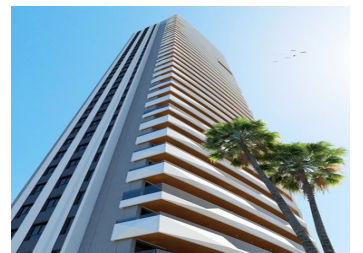

2 BEDROOM APARTMENT FOR SALE IN BENIDORM - £594,042*

Bedrooms: 2

Build: 80m²

Pool: Yes

Bathrooms: 2

Plot: 0m²

Ref: 685348

Property Description

NEW CONSTRUCTION RESIDENTIAL IN PLAYA PONIENTE DE BENIDORM !!!

New residential sea views with 220 homes with 2, 3 and 4 bedrooms in a glass tower with spacious terraces with views.

Equipment :

Appliances: Hood, Oven and touch-control induction hob, Refrigerator, Dishwasher, Washing machine, Pre-installation for dryer and microwave.

Shower screen with safety glass, Mirror, Lighting with LED spotlights

Air conditioner