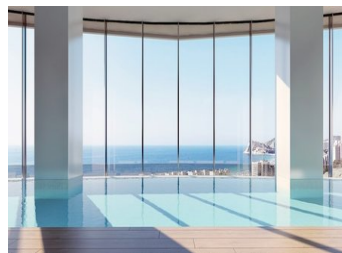

2 BEDROOM APARTMENT FOR SALE IN BENIDORM - £594,042*

Bedrooms: 2

Build: 80m²

Pool: Yes

Bathrooms: 2

Plot: 0m²

Ref: 685348

Property Description

NEW CONSTRUCTION RESIDENTIAL IN PLAYA PONIENTE DE BENIDORM !!!

New residential sea views with 220 homes with 2, 3 and 4 bedrooms in a glass tower with spacious terraces with views.

Equipment :

Appliances: Hood, Oven and touch-control induction hob, Refrigerator, Dishwasher, Washing machine, Pre-installation for dryer and microwave.

Shower screen with safety glass, Mirror, Lighting with LED spotlights

Air conditioner