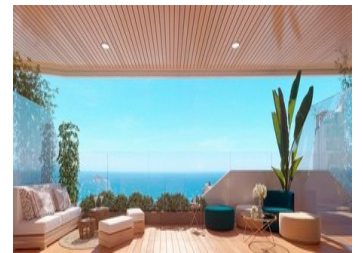

2 BEDROOM APARTMENT FOR SALE IN BENIDORM - £594,042*

Bedrooms: 2

Build: 80m²

Pool: Yes

Bathrooms: 2

Plot: 0m²

Ref: 685348

Property Description

NEW CONSTRUCTION RESIDENTIAL IN PLAYA PONIENTE DE BENIDORM !!!

New residential sea views with 220 homes with 2, 3 and 4 bedrooms in a glass tower with spacious terraces with views.

Equipment :

Appliances: Hood, Oven and touch-control induction hob, Refrigerator, Dishwasher, Washing machine, Pre-installation for dryer and microwave.

Shower screen with safety glass, Mirror, Lighting with LED spotlights

Air conditioner