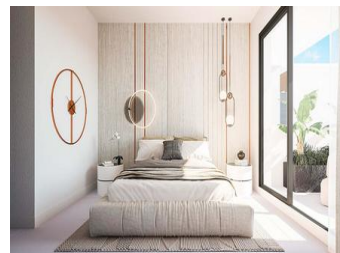

2 BEDROOM PENTHOUSE FOR SALE IN BENALMADENA - £525,825*

Bedrooms: 2

Build: 101m²

Pool: Yes

Bathrooms: 2

Plot: 0m²

Ref: 683420

Property Description

Exclusive private urbanisation, with a privileged location in Benalmádena. Due to its elevated location on the slope of the land, each and every one of the 2 and 3 bedroom properties, and 2 townhouses, enjoy incredible views of the sea and the coast. Underfloor heating, aerothermics, armoured door, and lift. Large terraces, bright penthouses and townhouses with private gardens, to experience nature from every corner of your home.

Spacious rooms blend into the same environment. Natural light illuminates your bedroom to start the day with the best energy and possibility and all the possibilities. Closed urbanization with communal swimming pool with saline chlorination, spacious green areas...