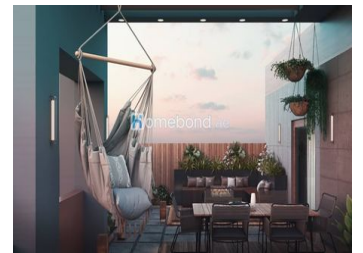

4 BEDROOM TOWNHOUSE FOR SALE IN DUBAI INVESTMENT PARK - £444,400*

Bedrooms: 4

Build: 326m²

Pool:

Bathrooms: 5

Plot: m²

Ref: 658255

Property Description

Verdana Phase 2 is a new development by Reportage Properties that presents 1 to 5-bedroom townhouses located at Dubai Investments Park. You won't need anything else for a better quality of life thanks to the luxurious amenities and renowned services that are provided. The establishment provides you with fantastic facilities and amenities, in addition to a wonderful lifestyle and excellent connectivity to important hubs.

UNIT FEATURES:-

- Double-height living room
- Private parking and entrance