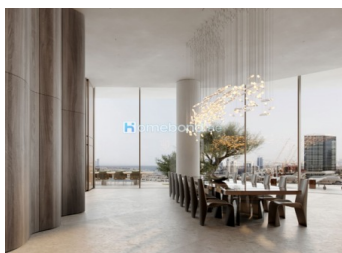

5 BEDROOM PENTHOUSE FOR SALE IN PALM JUMEIRAH - £51,663,722*

Bedrooms: 5

Build: 3101m²

Pool:

Bathrooms: 5

Plot: m²

Ref: 658490

Property Description

Property Details:

The Sky Palace at Palm Jumeirah affords it's Private amenities. along side exclusive access to the project at Palm Jumeirah . plus working with harmonywith it's neighbouring tower.

Amenities & Features:

5 Bedroom 5 Bathrooms 8 Parking Slot (Duplix 3 levels)
Maid Room for 2 + Bathroom
BUA : 33383 SQFT
Open Premium Kitchen