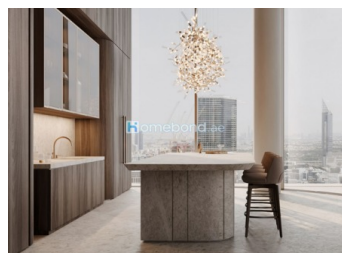

5 BEDROOM PENTHOUSE FOR SALE IN PALM JUMEIRAH - £51,663,722*

Bedrooms: 5

Build: 3101m²

Pool:

Bathrooms: 5

Plot: m²

Ref: 658490

Property Description

Property Details:

The Sky Palace at Palm Jumeirah affords it's Private amenities. along side exclusive access to the project at Palm Jumeirah . plus working with harmonywith it's neighbouring tower.

Amenities & Features:

5 Bedroom 5 Bathrooms 8 Parking Slot (Duplix 3 levels)
Maid Room for 2 + Bathroom
BUA : 33383 SQFT
Open Premium Kitchen