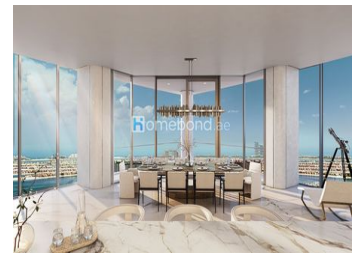

1 BEDROOM APARTMENT FOR SALE IN PALM JUMEIRAH - £921,536*

Bedrooms: 1

Build: 108m²

Pool:

Bathrooms: 2

Plot: m²

Ref: 658244

Property Description

The Palm Beach Tower 3 is one of the most recent projects by Nakheel, Nestled in Palm Jumeirah. The high-rise facades come with three towers complex connected with its retail level of podium resort-style facilities and the desirable palm address.

Key Highlights:

Handover Q1 2026

A choice of premium 1, 2, 3 & 4 bedroom residences

Excellent interiors with the top of the line finish

Easy access to retail outlets and fine dining options

Spectacular location at the heart of the Palm Jumeirah