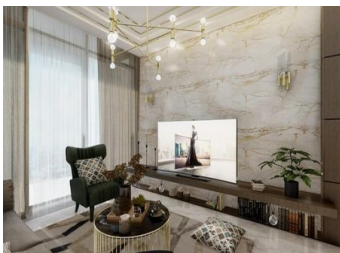

## Property Description

Samana Waves Apartments is a 26-storey residential complex located in the heart of Dubai's Jumeirah Village Circle. Properties were designed for those who prefer luxury and a bit of extravagance. From fully equipped kitchens to private swimming pools, residents can choose from a selection of units that best fit their personal preferences to ensure a comfortable living environment.

### Exceptional Unit Features:

Studio to 2BR apartment options  
Offering duplex style living in Dubai  
Private pools in some of the units  
Coming with easy installments  
Completion date: Q1 2025  
High end units  
Luxury Living