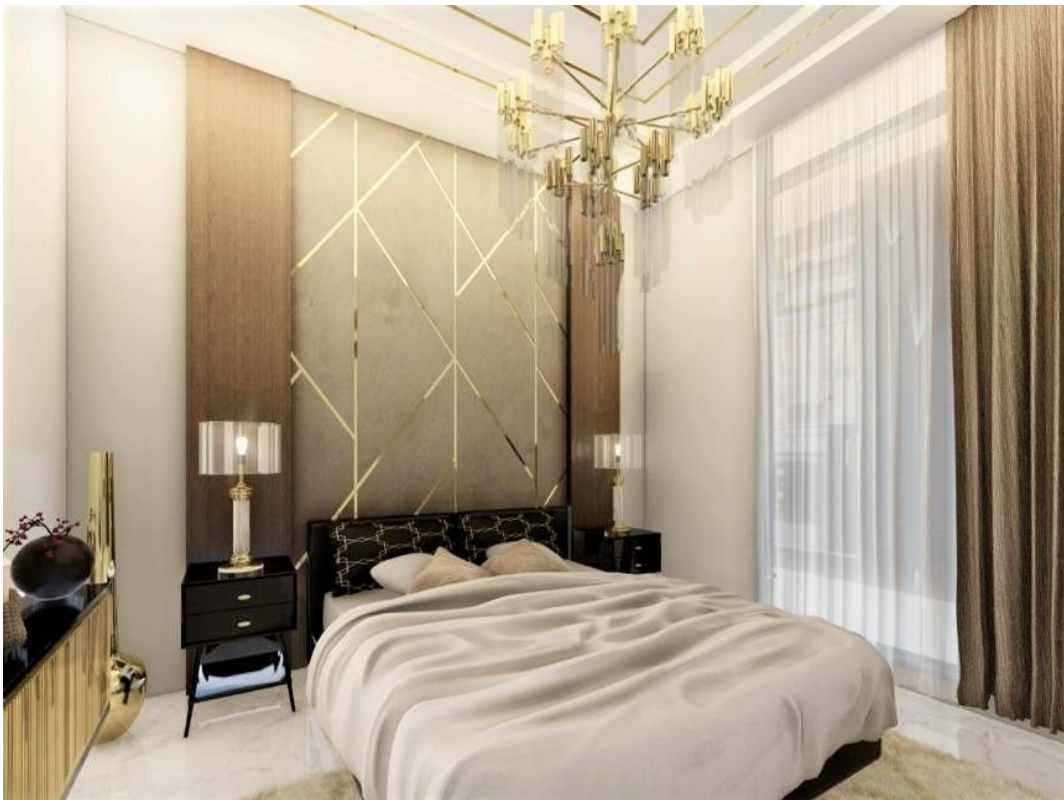

# 1 BEDROOM APARTMENT FOR SALE IN JUMEIRAH VILLAGE CIRCLE - £227,370\*

 Bedrooms: 1

 Build: 69m<sup>2</sup>

 Pool:

 Bathrooms: 2

 Plot: m<sup>2</sup>

 Ref: 658549

## Property Description

Samana Waves Apartments is a 26-storey residential complex located in the heart of Dubai's Jumeirah Village Circle. Properties were designed for those who prefer luxury and a bit of extravagance. From fully equipped kitchens to private swimming pools, residents can choose from a selection of units that best fit their personal preferences to ensure a comfortable living environment.

### Exceptional Unit Features:

Studio to 2BR apartment options  
Offering duplex style living in Dubai  
Private pools in some of the units  
Coming with easy installments  
Completion date: Q1 2025  
High end units  
Luxury Living