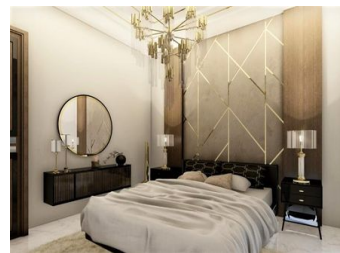

## Property Description

Samana Waves Apartments is a 26-storey residential complex located in the heart of Dubai's Jumeirah Village Circle. Properties were designed for those who prefer luxury and a bit of extravagance. From fully equipped kitchens to private swimming pools, residents can choose from a selection of units that best fit their personal preferences to ensure a comfortable living environment.

### Exceptional Unit Features:

Studio to 2BR apartment options  
Offering duplex style living in Dubai  
Private pools in some of the units  
Coming with easy installments  
Completion date: Q1 2025  
High end units  
Luxury Living