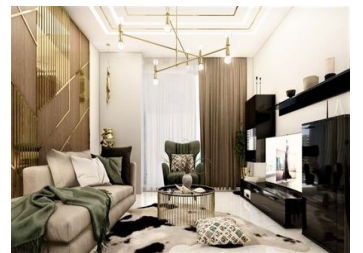

## Property Description

Samana Waves Apartments is a 26-storey residential complex located in the heart of Dubai's Jumeirah Village Circle. Properties were designed for those who prefer luxury and a bit of extravagance. From fully equipped kitchens to private swimming pools, residents can choose from a selection of units that best fit their personal preferences to ensure a comfortable living environment.

### Exceptional Unit Features:

Studio to 2BR apartment options  
Offering duplex style living in Dubai  
Private pools in some of the units  
Coming with easy installments  
Completion date: Q1 2025  
High end units  
Luxury Living