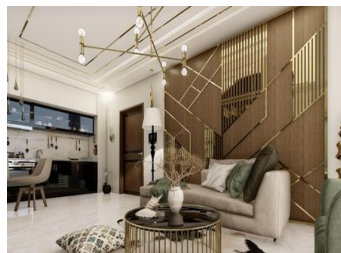

## Property Description

Samana Waves Apartments is a 26-storey residential complex located in the heart of Dubai's Jumeirah Village Circle. Properties were designed for those who prefer luxury and a bit of extravagance. From fully equipped kitchens to private swimming pools, residents can choose from a selection of units that best fit their personal preferences to ensure a comfortable living environment.

### Exceptional Unit Features:

Studio to 2BR apartment options  
Offering duplex style living in Dubai  
Private pools in some of the units  
Coming with easy installments  
Completion date: Q1 2025  
High end units  
Luxury Living