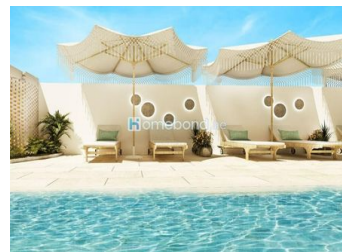

-1 BEDROOM APARTMENT FOR SALE IN JUMEIRAH VILLAGE CIRCLE - £138,872*

Bedrooms: -1

Build: 47m²

Pool:

Bathrooms: 1

Plot: m²

Ref: 658268

Property Description

INTRODUCING HIGH CLASS FINISHING & PREMIUM AMENITIES IN THE HEART OF JVC (JUMEIRAH VILLAGE CIRCLE)

An ideal living space in the exquisite, affordable upscale apartments. Live in maximum comfort at a sustainable rate in our cozy community geared toward your well-being. Luma 22 is centrally located in Jumeirah Village Circle one of Dubais most up-and-coming areas, Luma22 is an unparalleled building development. These ap...