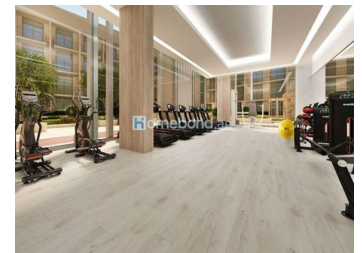

-1 BEDROOM APARTMENT FOR SALE IN JUMEIRAH VILLAGE CIRCLE - £138,872*

Bedrooms: -1

Build: 47m²

Pool:

Bathrooms: 1

Plot: m²

Ref: 658268

Property Description

INTRODUCING HIGH CLASS FINISHING & PREMIUM AMENITIES IN THE HEART OF JVC (JUMEIRAH VILLAGE CIRCLE)

An ideal living space in the exquisite, affordable upscale apartments. Live in maximum comfort at a sustainable rate in our cozy community geared toward your well-being. Luma 22 is centrally located in Jumeirah Village Circle one of Dubais most up-and-coming areas, Luma22 is an unparalleled building development. These ap...