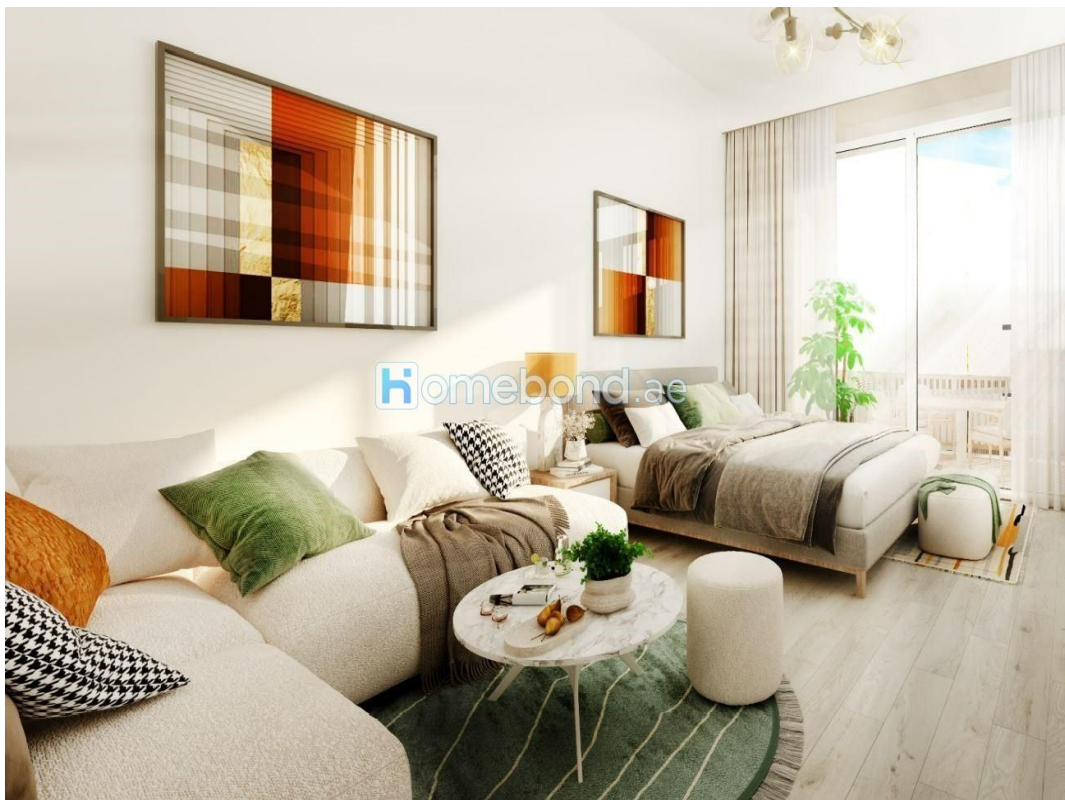

-1 BEDROOM APARTMENT FOR SALE IN JUMEIRAH VILLAGE CIRCLE - £138,872*

 Bedrooms: -1

 Build: 47m²

 Pool:

 Bathrooms: 1

 Plot: m²

 Ref: 658268

Property Description

INTRODUCING HIGH CLASS FINISHING & PREMIUM AMENITIES IN THE HEART OF JVC (JUMEIRAH VILLAGE CIRCLE)

An ideal living space in the exquisite, affordable upscale apartments. Live in maximum comfort at a sustainable rate in our cozy community geared toward your well-being. Luma 22 is centrally located in Jumeirah Village Circle one of Dubais most up-and-coming areas, Luma22 is an unparalleled building development. These ap...