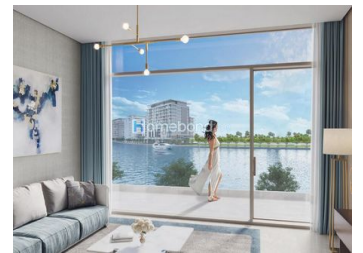

1 BEDROOM APARTMENT FOR SALE IN AL WASL - £442,200*

 Bedrooms: 1

 Build: 90m²

 Pool:

 Bathrooms: 2

 Plot: m²

 Ref: 658412

Property Description

About Canal Front Residences
Dubai Canal, Al Safa, Dubai

1BR, 2BR & 3BR apartments for sale in Dubai
Located in a highly desirable community
Stunning views of the Dubai Water Canal
Featuring floor-to-ceiling glass windows
Offering amenities of the best kind
Offering spacious layouts to maximize comfort
Stunning architecture and meticulous interiors

Offering easy payment plans and attractive prices

1 BR Apartment starting from 913 – 1266 sq.ft. Price starting AED 1.5 Mn

2 BR Apartment starting from 1326 – 2239 sq.ft. Price starting AED 2.1 Mn

3 BR Apartment starting from 1756 – 3121 sq.ft. Pr...