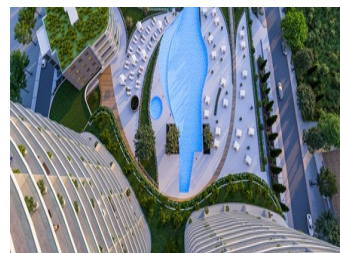

## Property Description

Exclusive waterfront development, strategically located in the new Center of Limassol, very close to Limassol Marina and the old town shopping and business center.

Designed by Benoy an internationally – acclaimed, award-winning architects, will consist of 1,2,3 4 and 5 bedroom impressive apartment and penthouses with luxury, style and comfort in mind.

This unique 1 bedrooms 1 bathroom luxury apartment facing the sea, enjoying breathtaking views of the Mediterranean will be completed to the highest standards. At Limassol Blu Marine you will enjoy a 24hr concierge service , a luxury lobby, an outdoor and indoor swimming pools, spa facilities, a bistro and a restaurant to name a few .